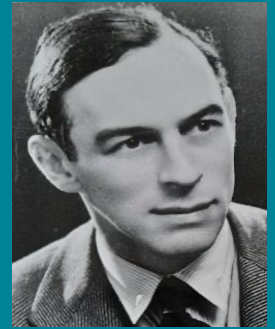

Rosa
1843 – 1926

Maurice
1832 – 1922

Estella
1882 – 1968

Bethel
1885 – 1965

Michael
1919 – 2007

In conjunction with the very successful temporary exhibition at the Irish Jewish Museum, “**Estella Solomons and the Solomons Family**”, Estella’s grandniece Susan Solomons will look at three of the six generations of the Solomons family in Dublin. Susan will discuss how her family impacted and were impacted by their environment of 19th, 20th and 21st century Dublin.

The focus of this talk will be on Rosa and Maurice’s communal leadership, Estella’s artistic talent and republican involvement, as well as Bethel and Michael’s role in promoting women’s health.

Susan Solomons is the daughter of Michael and Joan Solomons. Susan has continued the research started by her father into the history of the Solomons family, accessing archives in Ireland and England.